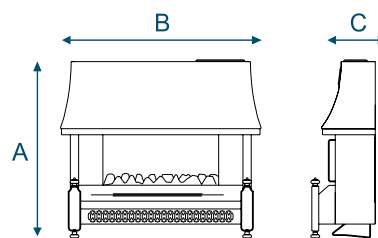

Chimney Requirements

Brick Chimney

Pre-fabricated Flue

Pre-cast Flue

A	B	C
643mm	727mm	250mm

Product Code	Model
A97029	Sahara LFE Pewter
A97030	Sahara LFE Bronze

Firecharm RS Bronze

Firecharm RS Black