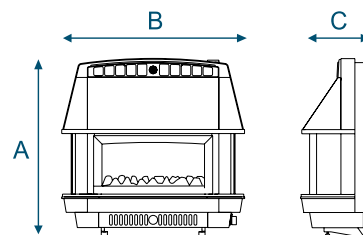

Chimney Requirements

No Chimney

A	B	C
633mm	646mm	273mm

Product Code	Model
A99027	Firecharm RS Black
A99028	Firecharm RS Bronze