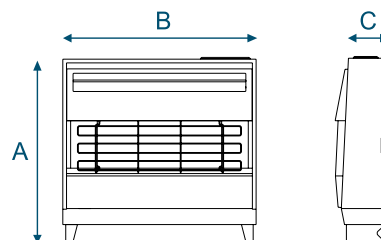

Chimney Requirements

Brick Chimney

Pre-fabricated Flue

Pre-cast Flue

A	B	C
622mm	660mm	196mm

Product Code	Model
A85034	Firegem Visa Highline Olive
A85035	Firegem Visa Highline Black/Brass
A85056	Firegem Visa Highline Black/Chrome
A85044	Firegem Visa Highline Electronic Black/Brass