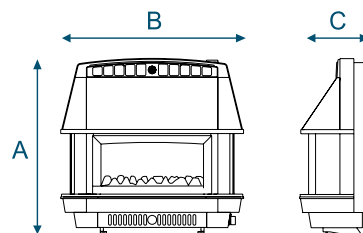

Chimney Requirements

Brick Chimney

Pre-fabricated Flue

Pre-cast Flue

A	B	C
635mm	650mm	241mm

Product Code	Model
A98003	Firecharm LFE Black
A98004	Firecharm LFE Bronze

Sahara LFE Bronze

Sahara LFE Pewter